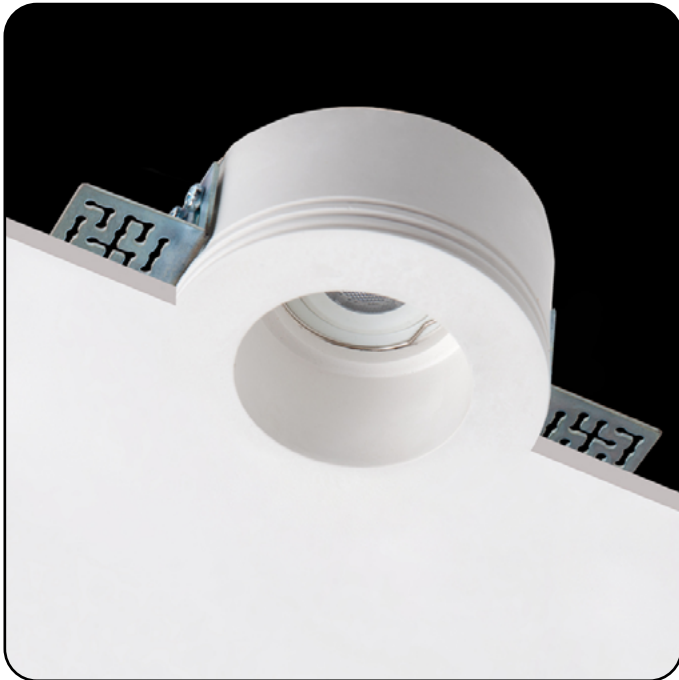

CORDI

596110.01.01

Height:	5 cm
Diameter:	10 cm
Lampholder/Socket:	MR16 GU10/ 5.3
Number of light sources:	1
Max. wattage:	50 W (watts)
Voltage:	230 V (volt)
Material:	gypsum
Color:	white
Cut out measurement:	d10 cm
Installation depth:	11 cm
Lamp included:	no
Protection class:	IP20