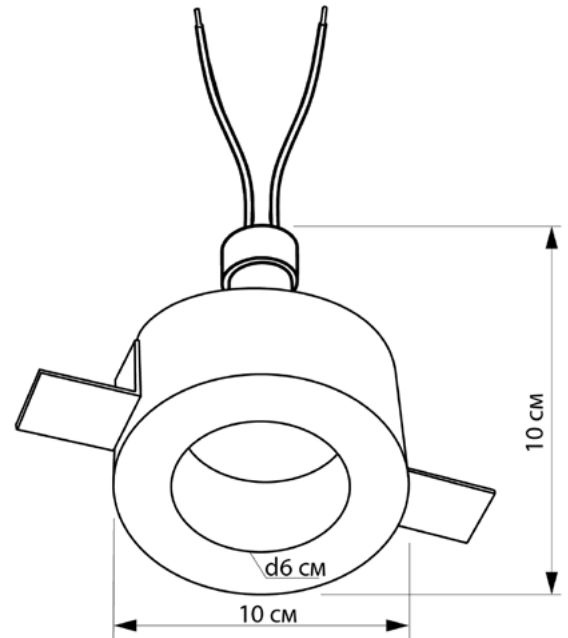

CORDI

596110.01.01

Height:	5 cm
Diameter:	10 cm
Lampholder/Socket:	MR16 GU10/ 5.3
Number of light sources:	1
Max. wattage:	50 W (watts)
Voltage:	230 V (volt)
Material:	gypsum
Color:	white
Cut out measurement:	d10 cm
Installation depth:	11 cm
Lamp included:	no
Protection class:	IP20