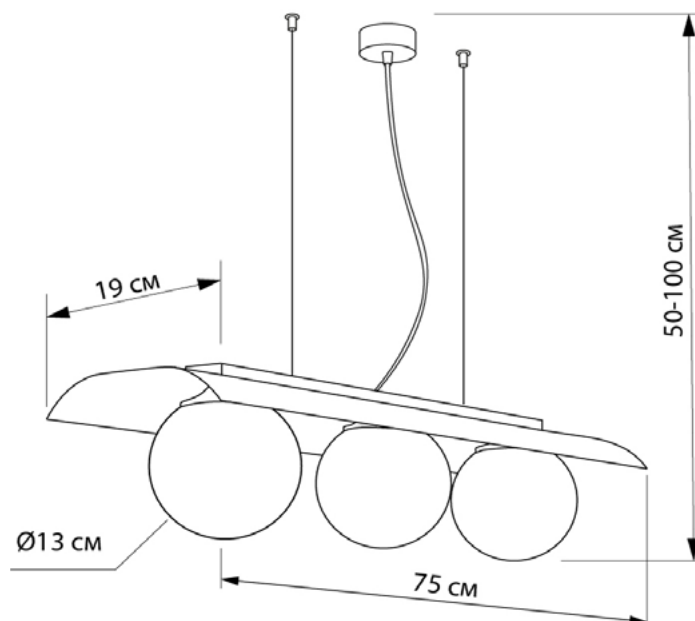

Suspension lamps

Imperium Light

MORANI

595375.05.01

Height:	50–100 cm
Width:	19 cm
Length:	75 cm
Diameter of lampshade:	13 cm
Lampholder / Socket:	E14
Number of light sources:	3
Max. wattage:	40W (watts)
Voltage:	220 V (volt)
Material:	metal/glass
Color:	black/white
Lamp included:	no
Protection class:	IP20