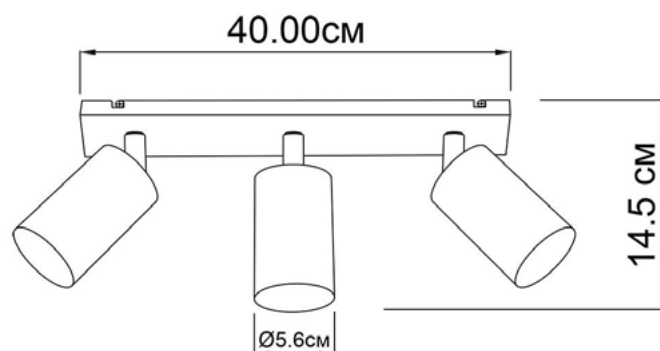

ACCENT

59340.OI.22

Height:	14.5 cm
Diameter:	5.6 cm
Length:	40 cm
Lampholder / Socket:	MR16 GU10
Number of light sources:	3
Max. wattage:	50 W
Voltage:	230 V
Material:	metal
Color:	white/ silver
Lamp included:	no
Protection class:	IP20
Class:	II