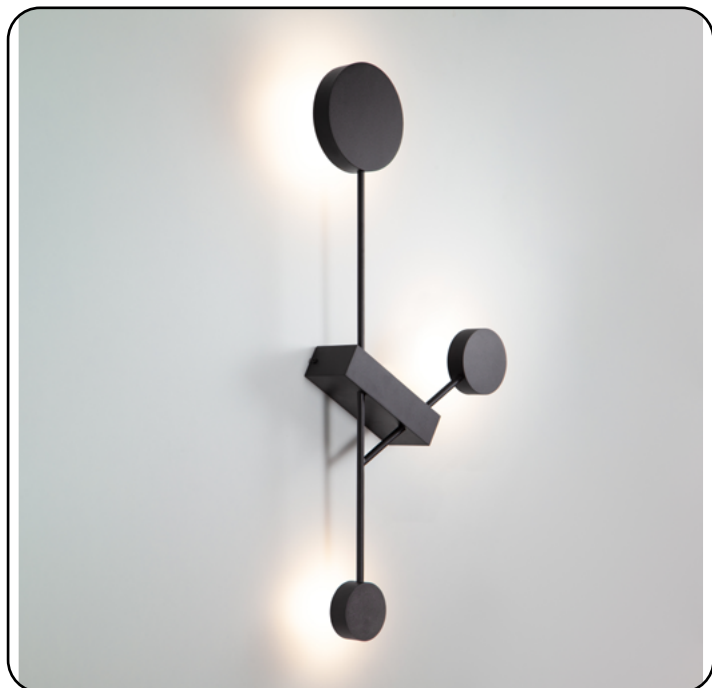

FELINA

592380.05.05.92

Height:	80 cm
Diameter of lampshade:	14/ 10 / 8 cm
Spacing from wall::	8 cm
Lampholder / Socket:	LED
Number of light sources:	3
Color temperature:	4000 K
Max. wattage:	8.5 Watt
Voltage:	230 V
Material:	metal
Color:	Black
Lamp included:	Yes
Protection class:	IP20