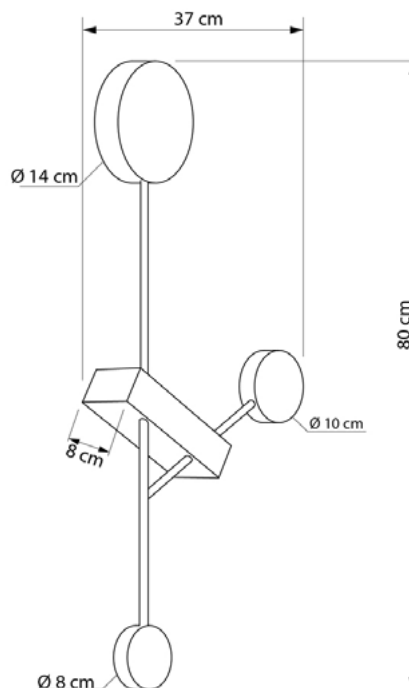

FELINA

592380.05.05.92

Height:	80 cm
Diameter of lampshade:	14/ 10 / 8 cm
Spacing from wall::	8 cm
Lampholder / Socket:	LED
Number of light sources:	3
Color temperature:	4000 K
Max. wattage:	8.5 Watt
Voltage:	230 V
Material:	metal
Color:	Black
Lamp included:	Yes
Protection class:	IP20