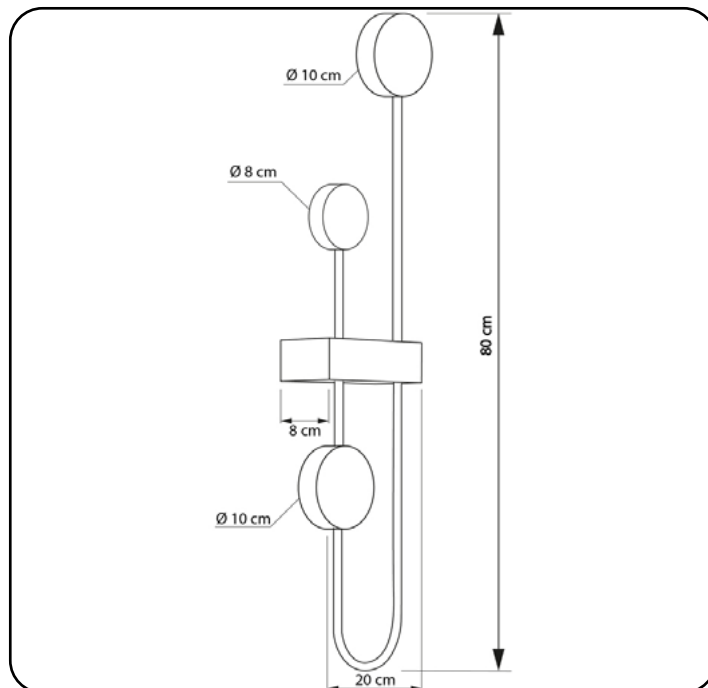

FELINA

591380.05.05.92

Height:	80 cm
Diameter of lampshade:	8 / 10 / 10 cm
Spacing from wall::	8 cm
Lampholder / Socket:	LED
Number of light sources:	3
Color temperature:	4000 K
Max. wattage:	6.5 Watt
Voltage:	230 V
Material:	metal
Color:	Black
Lamp included:	Yes
Protection class:	IP20