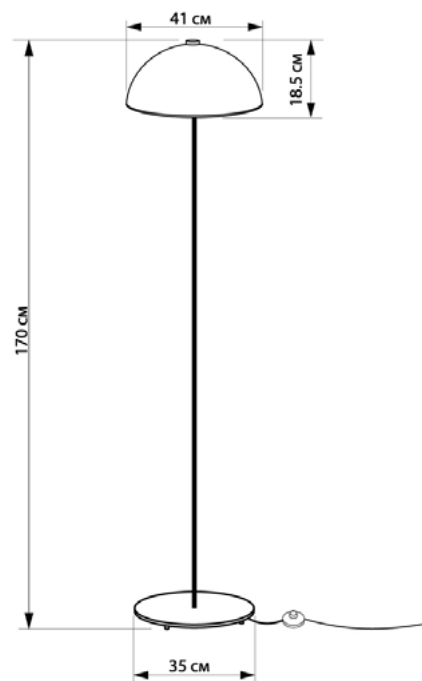

TELUS

5882170.01.12

Height:	170 cm
Base diameter	35 cm
Diameter of lampshade:	41 cm
Lampholder / Socket:	E14
Number of light sources:	1
Max. wattage:	60 W
Voltage:	230 V
Material:	metal
Color:	black
Lamp included:	no
Protection class:	IP20