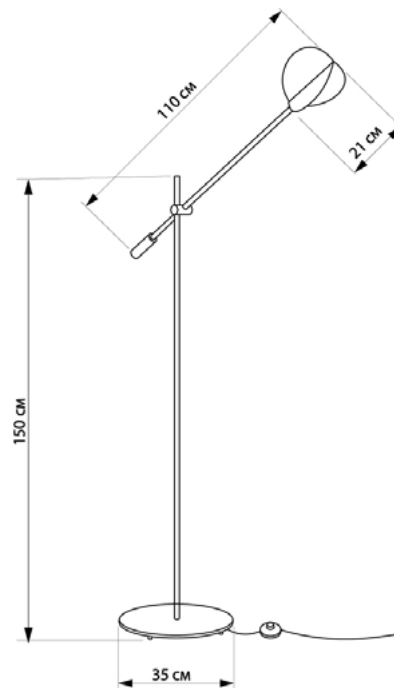

LELEKA

587150.05.05

Height:	150 cm
Length:	110 cm
Base diameter	35 cm
Diameter of lampshade:	21 cm
Lampholder / Socket:	E14
Number of light sources:	1
Max. wattage:	60 W
Voltage:	230 V
Material:	metal
Color:	black
Lamp included:	no
Protection class:	IP20