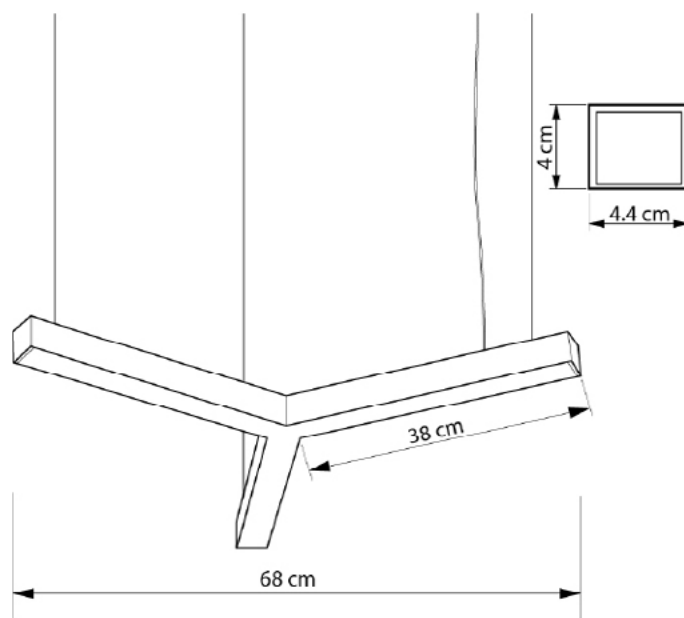

## Suspension lamps

Imperium Light

TRIADA

586168.05.01.93

Height:	50–150 cm
Length:	68 cm
Width:	4 cm
Number of light sources:	LED
Color temperature:	6000K
Max. wattage:	12 W
Voltage:	230 V
Material:	metal
Color:	black
Lamp included:	yes
Protection class:	IP20