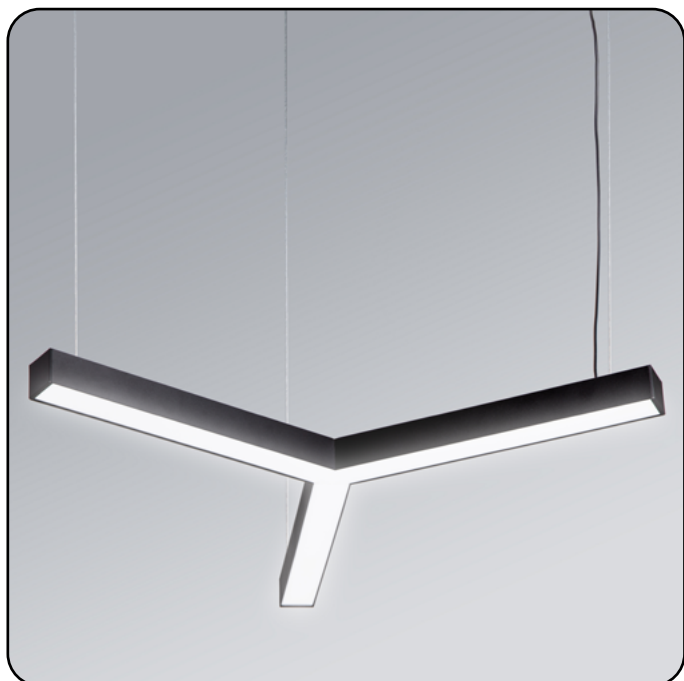

## Suspension lamps

Imperium Light

TRIADA

586168.05.01.93

Height:	50–150 cm
Length:	68 cm
Width:	4 cm
Number of light sources:	LED
Color temperature:	6000K
Max. wattage:	12 W
Voltage:	230 V
Material:	metal
Color:	black
Lamp included:	yes
Protection class:	IP20