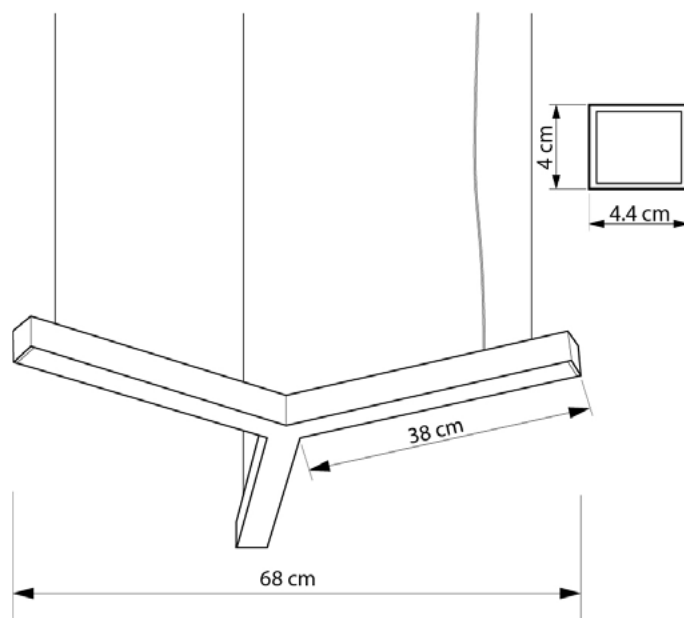

TRIADA

586168.05.01.92

Height:	50–150 cm
Length:	68 cm
Width:	4 cm
Number of light sources:	LED
Color temperature:	4000K
Max. wattage:	12 W
Voltage:	230 V
Material:	metal
Color:	black
Lamp included:	yes
Protection class:	IP20