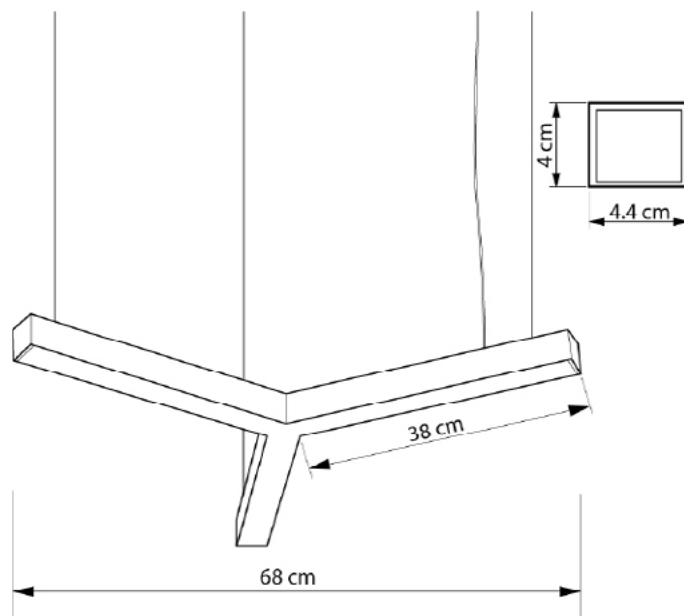

TRIADA

586168.05.01.91

Height:	50–150 cm
Length:	68 cm
Width:	4 cm
Number of light sources:	LED
Color temperature:	3000K
Max. wattage:	12 W
Voltage:	230 V
Material:	metal
Color:	black
Lamp included:	yes
Protection class:	IP20