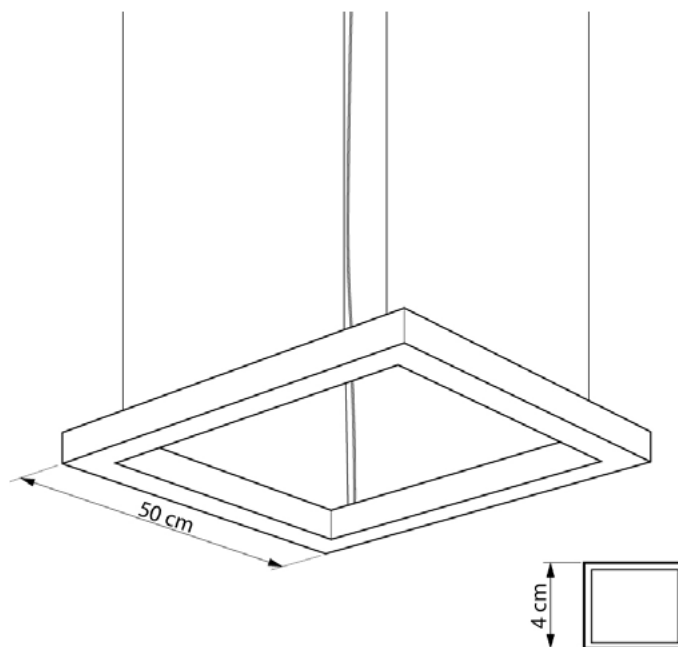

Suspension lamps

Imperium Light

ANDER

585150.05.01.92

Height:	50–150 cm
Length:	50 cm
Width:	4 cm
Number of light sources:	LED
Color temperature:	4000K
Max. wattage:	12 W
Voltage:	230 V
Material:	metal
Color:	black
Lamp included:	yes
Protection class:	IP20