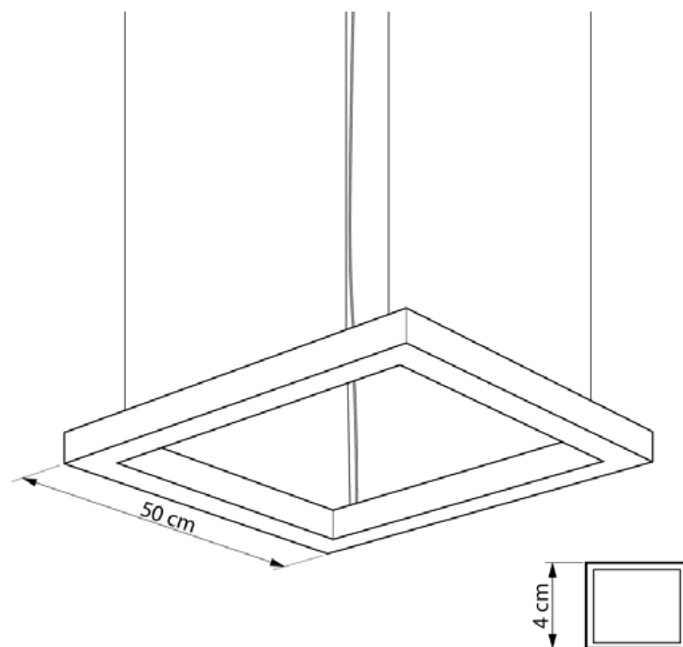

Suspension lamps

Imperium Light

ANDER

585150.05.01.91

Height:	50–150 cm
Length:	50 cm
Width:	4 cm
Number of light sources:	LED
Color temperature:	3000K
Max. wattage:	12 W
Voltage:	230 V
Material:	metal
Color:	black
Lamp included:	yes
Protection class:	IP20