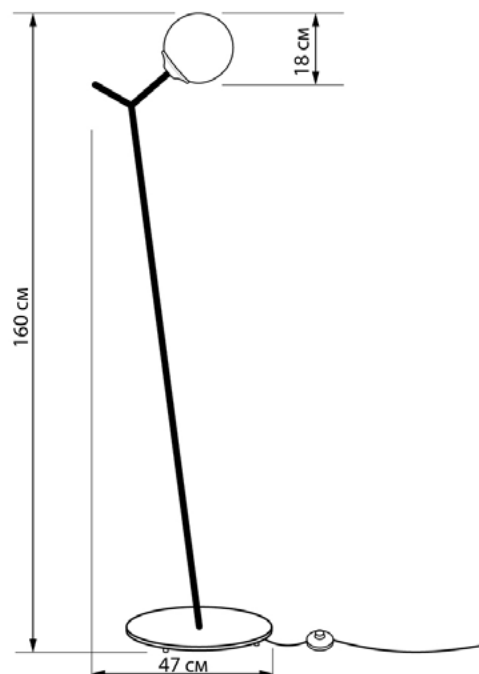

Floor lamps

Imperium Light

GLOB

584160.05.01

Height:	160 cm
Length:	47 cm
Base diameter	38 cm
Diameter of lampshade:	18 cm
Lampholder / Socket:	E14
Number of light sources:	1
Max. wattage:	60 W
Voltage:	230 V
Material:	metal
Color:	black/white
Lamp included:	no
Protection class:	IP20