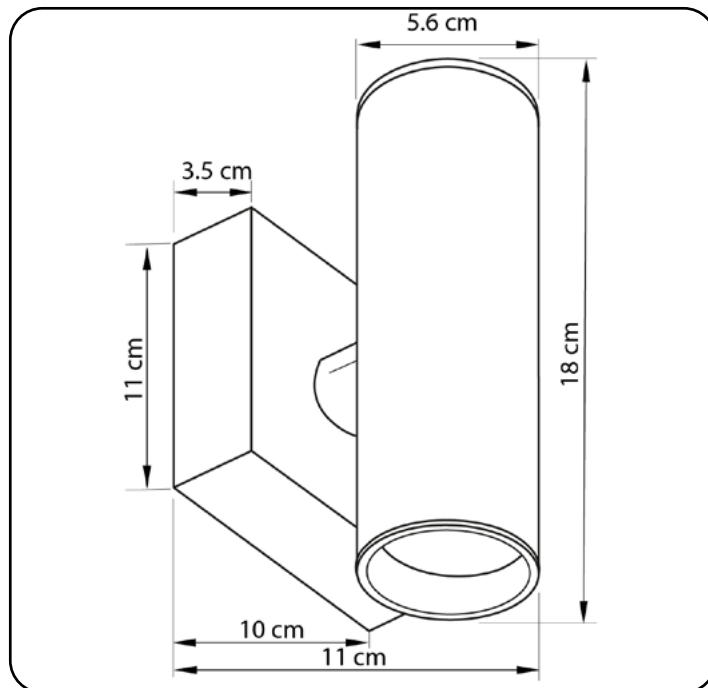

LOCO

583218.05.12.93

Height:	18 cm
Diameter of lampshade:	5.6 cm
Spacing from wall::	11 cm
Lampholder / Socket:	LED
Number of light sources:	2
Max. wattage:	7 Watt
Color temperature:	6000 K (Kelvin)
Voltage:	230 V
Material:	metal
Color:	Black gold
Lamp included:	no
Protection class:	IP20