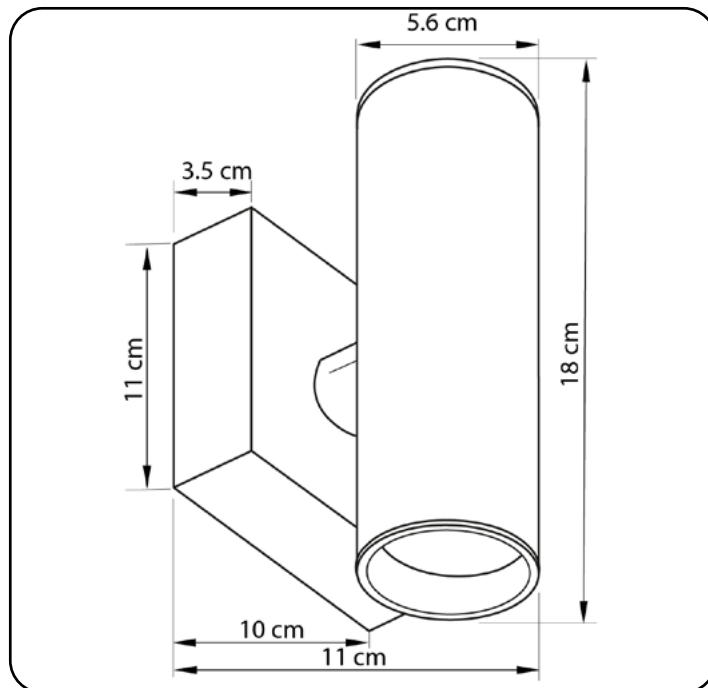

LOCO

583218.05.12.92

Height:	18 cm
Diameter of lampshade:	5.6 cm
Spacing from wall::	11 cm
Lampholder / Socket:	LED
Number of light sources:	2
Max. wattage:	7 Watt
Color temperature:	4000 K (Kelvin)
Voltage:	230 V
Material:	metal
Color:	Black gold
Lamp included:	no
Protection class:	IP20