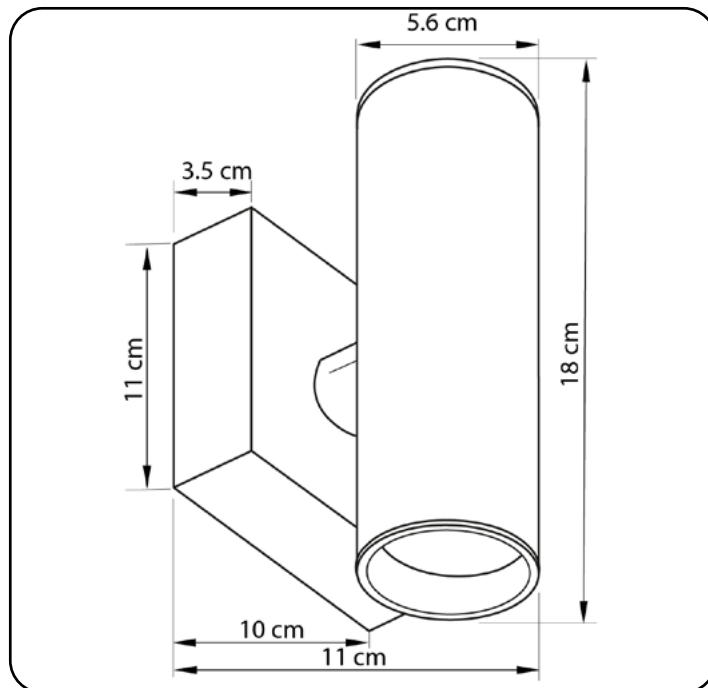

LOCO

58328.05.12.91

Height:	18 cm
Diameter of lampshade:	5.6 cm
Spacing from wall::	11 cm
Lampholder / Socket:	LED
Number of light sources:	2
Max. wattage:	7 Watt
Color temperature:	3000 K (Kelvin)
Voltage:	230 V
Material:	metal
Color:	Black   gold
Lamp included:	no
Protection class:	IP20