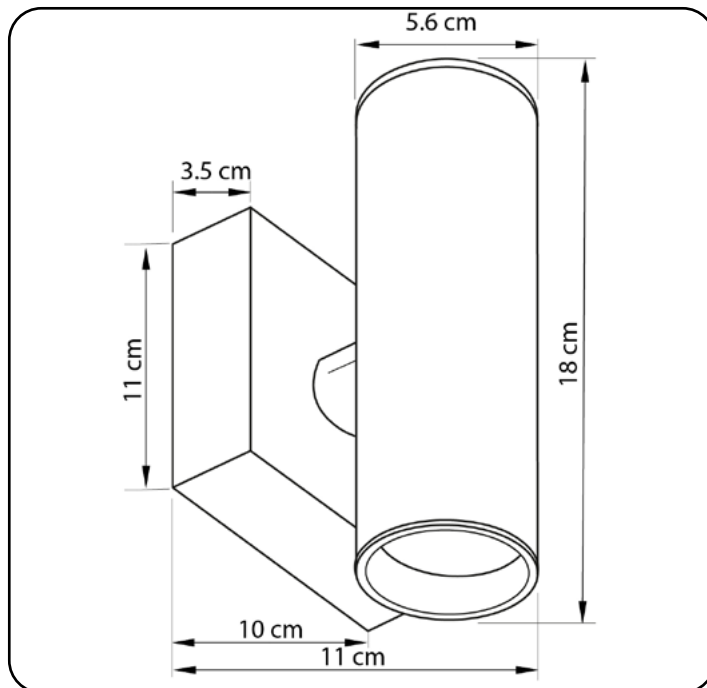

Wall Sconce

Imperium Light

LOCO

583218.01.12.

| | |
|--------------------------|--------------|
| Height: | 18 cm |
| Diameter of lampshade: | 5.6 cm |
| Spacing from wall:: | 11 cm |
| Lampholder / Socket: | LED |
| Number of light sources: | 2 |
| Max. wattage: | 7 Watt |
| Voltage: | 230 V |
| Material: | metal |
| Color: | Black gold |
| Lamp included: | no |
| Protection class: | IP20 |