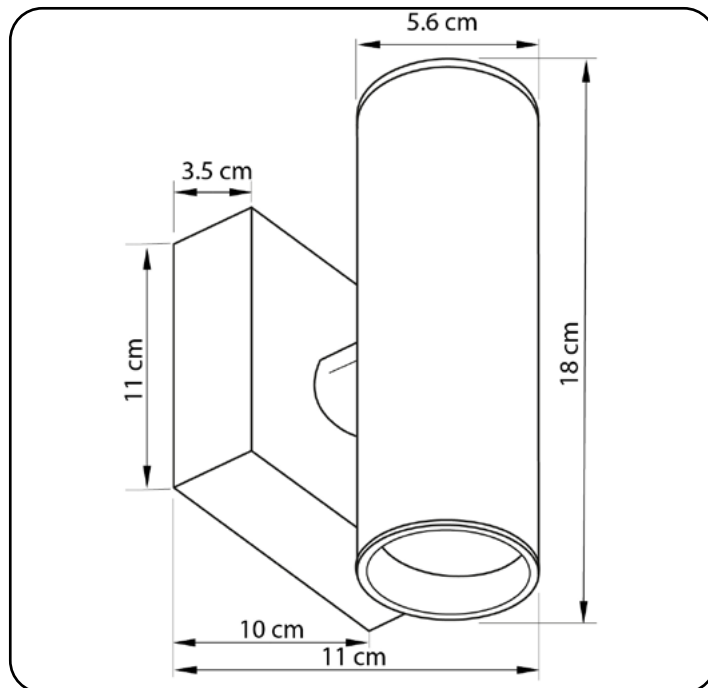

## Wall Sconce

Imperium Light

LOCO

583218.01.12.

Height:	18 cm
Diameter of lampshade:	5.6 cm
Spacing from wall::	11 cm
Lampholder / Socket:	LED
Number of light sources:	2
Max. wattage:	7 Watt
Voltage:	230 V
Material:	metal
Color:	Black   gold
Lamp included:	no
Protection class:	IP20