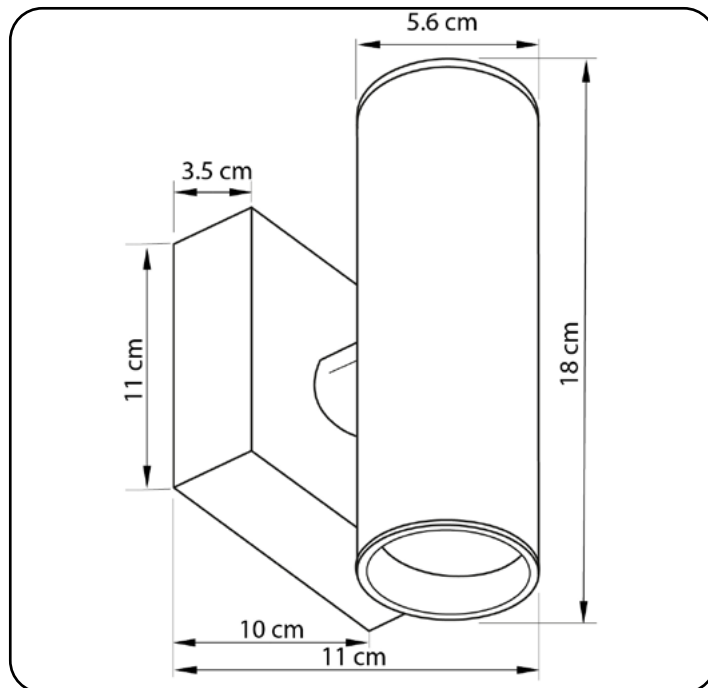

Wall Sconce

Imperium Light

LOCO

583218.01.12.

Height:	18 cm
Diameter of lampshade:	5.6 cm
Spacing from wall::	11 cm
Lampholder / Socket:	LED
Number of light sources:	2
Max. wattage:	7 Watt
Voltage:	230 V
Material:	metal
Color:	Black gold
Lamp included:	no
Protection class:	IP20