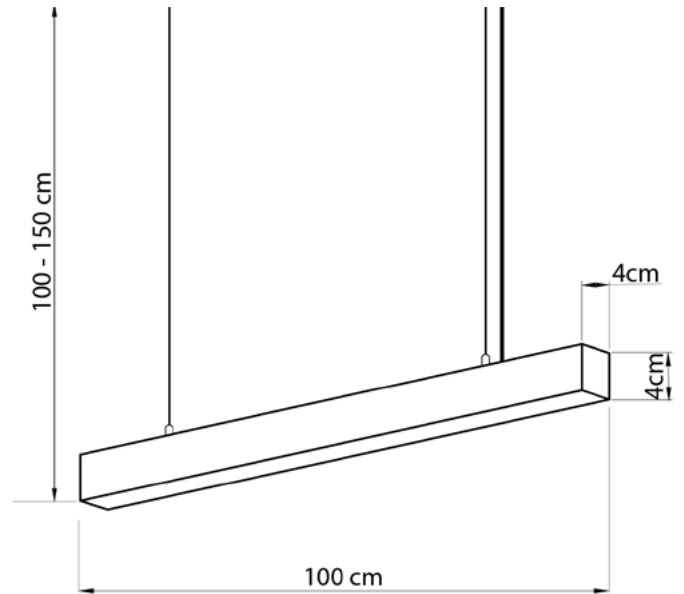

Suspension lamps

Imperium Light

LINE 40

5822100.05.01.93

Height:	100–150 cm
Length:	100 cm
Width:	4 cm
Number of light sources:	LED
Color temperature:	6000K
Max. wattage:	12 W
Voltage:	230 V
Material:	metal
Color:	black
Lamp included:	yes
Protection class:	IP20