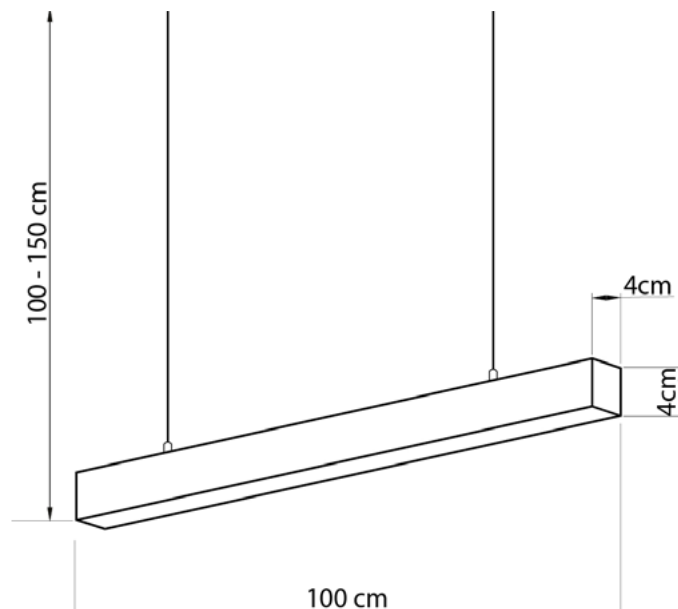

Suspension lamps

Imperium Light

LINE 40

5822100.05.01.92

Height:	100–150 cm
Length:	100 cm
Width:	4 cm
Number of light sources:	LED
Color temperature:	4000K
Max. wattage:	12 W
Voltage:	230 V
Material:	metal
Color:	black
Lamp included:	yes
Protection class:	IP20