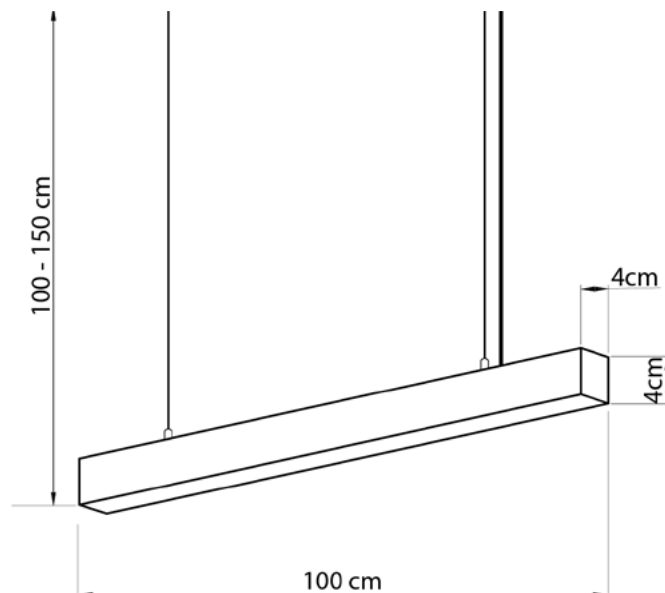

## Suspension lamps

Imperium Light

LINE 40

5822100.05.01.91

Height:	100–150 cm
Length:	100 cm
Width:	4 cm
Number of light sources:	LED
Color temperature:	3000K
Max. wattage:	12 W
Voltage:	230 V
Material:	metal
Color:	black
Lamp included:	yes
Protection class:	IP20