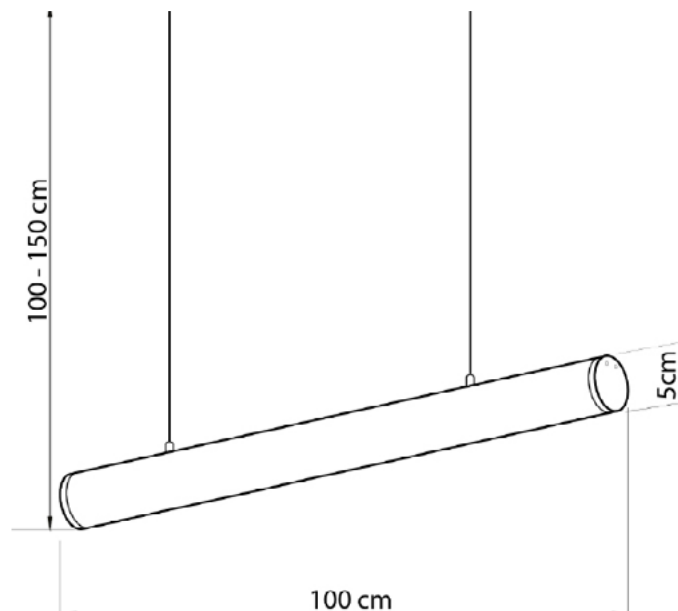

LIGHT SABER

5812100.01.22.93

Height:	100–150 cm
Length:	100 cm
Diameter:	5 cm
Number of light sources:	LED
Color temperature:	6000K
Max. wattage:	12 W
Voltage:	230 V
Material:	metal
Color:	white
Lamp included:	yes
Protection class:	IP20