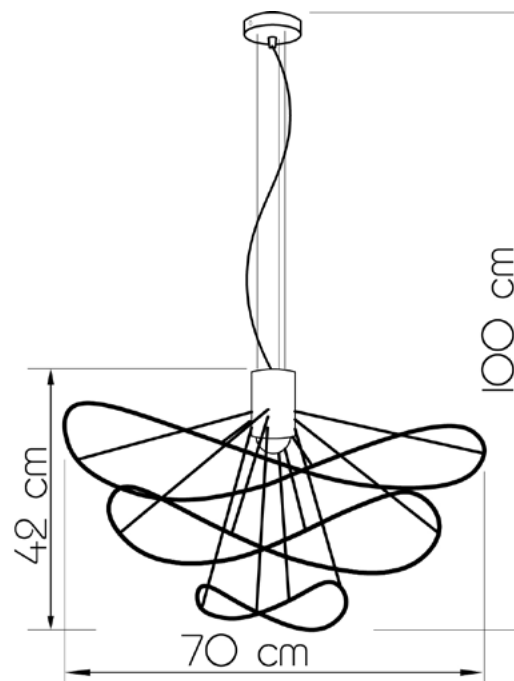

MOBIUS

580170.05.05

| | |
|--------------------------|------------------|
| Diameter: | 70 cm |
| Height: | 100 cm |
| Height of lampshade: | 42 cm |
| Lampholder / Socket: | E27 |
| Number of light sources: | 1 |
| Max. wattage: | 50 W |
| Voltage: | 230 V |
| Material: | metal/fiberglass |
| Color: | Black |
| Lamp included: | no |
| Protection class: | IP20 |