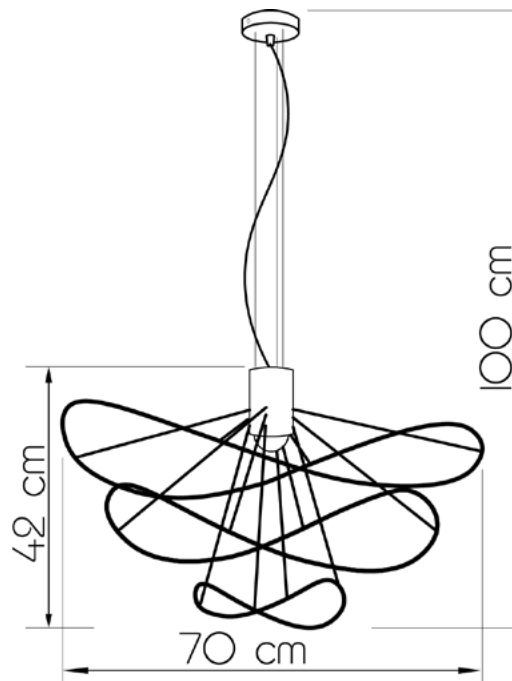

Suspension lamps

Imperium Light

MOBIUS

580170.01.01

Diameter:	70 cm
Height:	100 cm
Height of lampshade:	42 cm
Lampholder / Socket:	E27
Number of light sources:	1
Max. wattage:	50 W
Voltage:	230 V
Material:	metal/fiberglass
Color:	white
Lamp included:	no
Protection class:	IP20