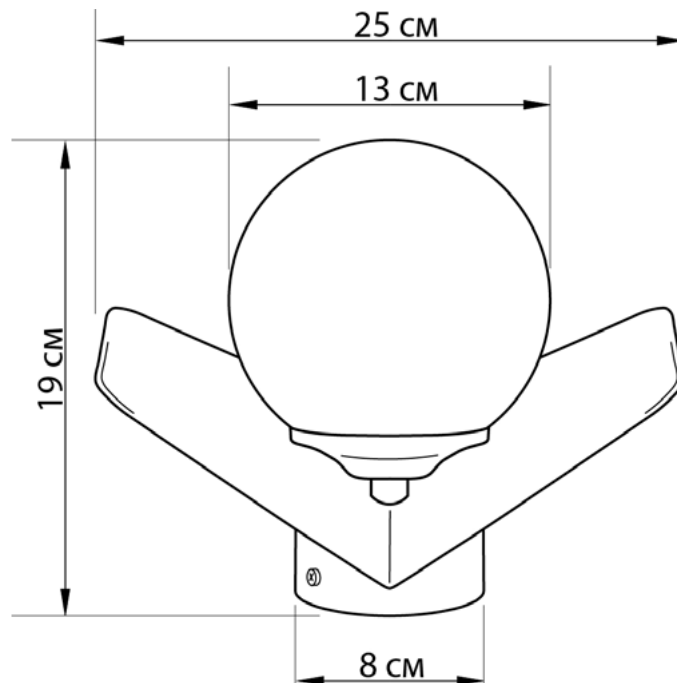

HONEYCOMB

577125.19.01

Width:	25 cm
Diameter of lampshade:	13 cm
Spacing from wall::	19 cm
Lampholder / Socket:	E14
Number of light sources:	1
Max. wattage:	50 W
Voltage:	230 V
Material:	metal
Color:	yellow
Lamp included:	no
Protection class:	IP20