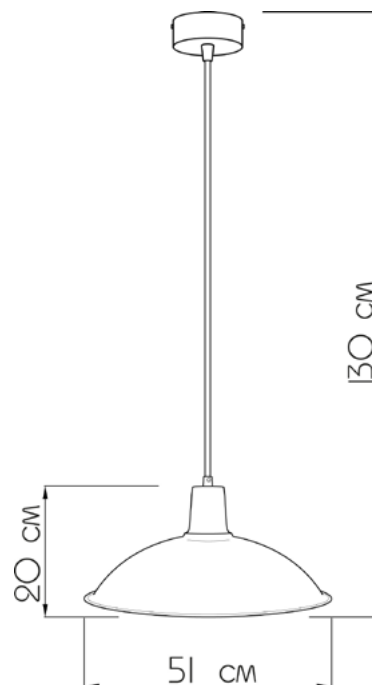

HILL

576151.01.01

Diameter of lampshade:	51 cm
Height of lampshade:	20 cm
Lampholder / Socket:	E27
Number of light sources:	1
Max. wattage:	60 W
Voltage:	230 V
Material:	metal
Color:	white
Lamp included:	no
Protection class:	IP20