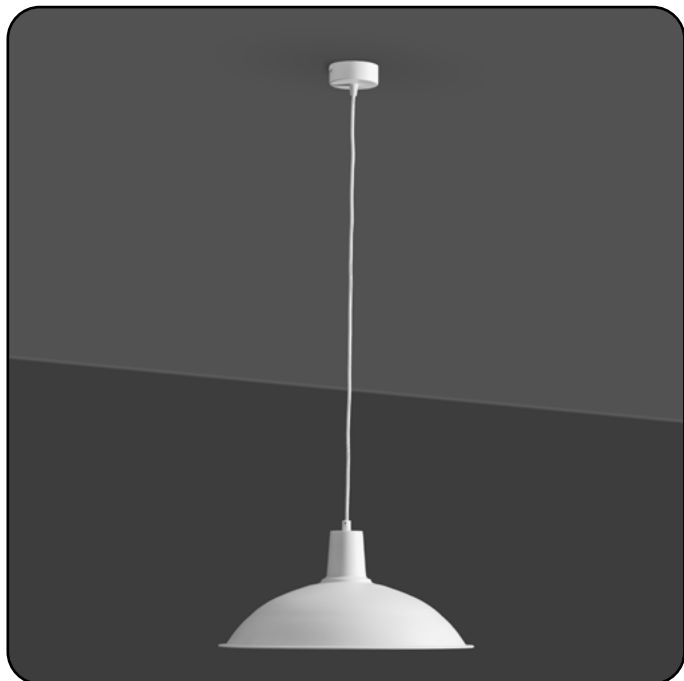

HILL

576151.01.01

Diameter of lampshade:	51 cm
Height of lampshade:	20 cm
Lampholder / Socket:	E27
Number of light sources:	1
Max. wattage:	60 W
Voltage:	230 V
Material:	metal
Color:	white
Lamp included:	no
Protection class:	IP20