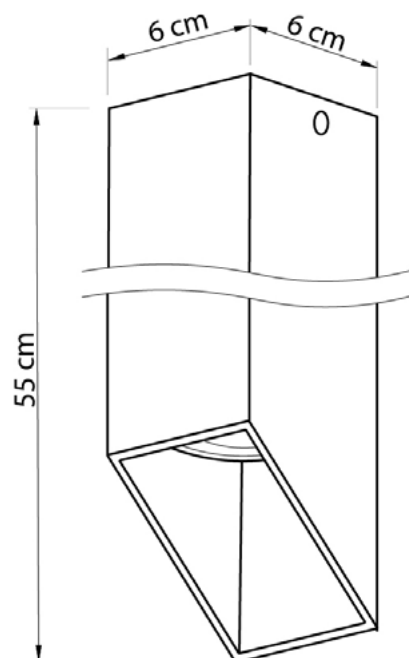

BELFRY

575155.01.01

Width:	6 cm
Height:	55 cm
Lampholder / Socket:	MR16 GU10
Number of light sources:	1
Max. wattage:	50 W
Voltage:	230 V
Material:	metal
Color:	white
Lamp included:	no
Protection class:	IP20