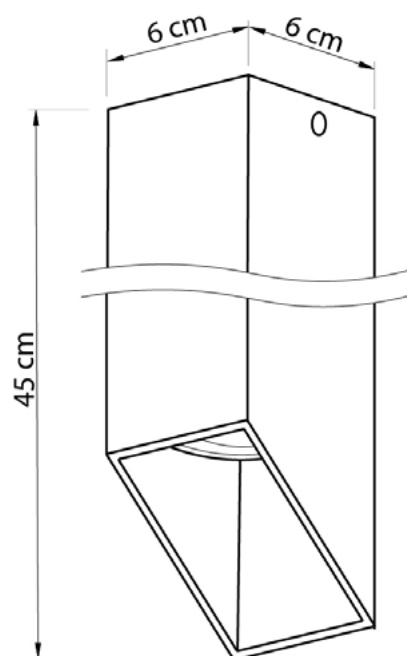

BELFRY

575145.OI.OI

Width:	6 cm
Height:	45 cm
Lampholder / Socket:	MR16 GU10
Number of light sources:	1
Max. wattage:	50 W
Voltage:	230 V
Material:	metal
Color:	white
Lamp included:	no
Protection class:	IP20