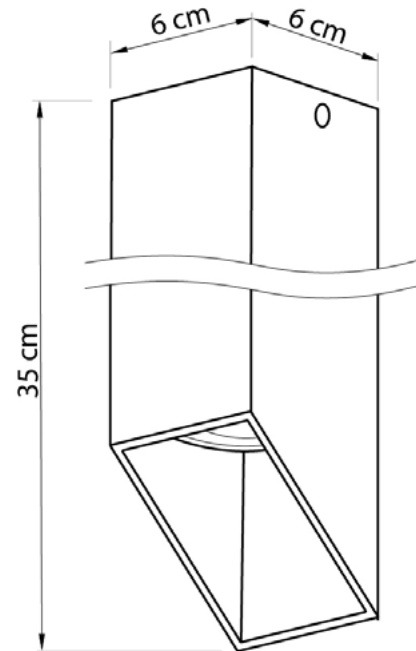

BELFRY

575135.OI.OI

Width:	6 cm
Height:	35 cm
Lampholder / Socket:	MR16 GU10
Number of light sources:	1
Max. wattage:	50 W
Voltage:	230 V
Material:	metal
Color:	white
Lamp included:	no
Protection class:	IP20