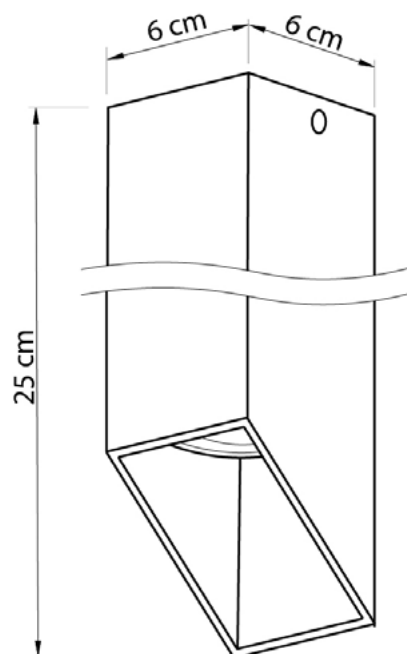

BELFRY

575125.01.01

Width:	6 cm
Height:	25 cm
Lampholder / Socket:	MR16 GU10
Number of light sources:	1
Max. wattage:	50 W
Voltage:	230 V
Material:	metal
Color:	white
Lamp included:	no
Protection class:	IP20