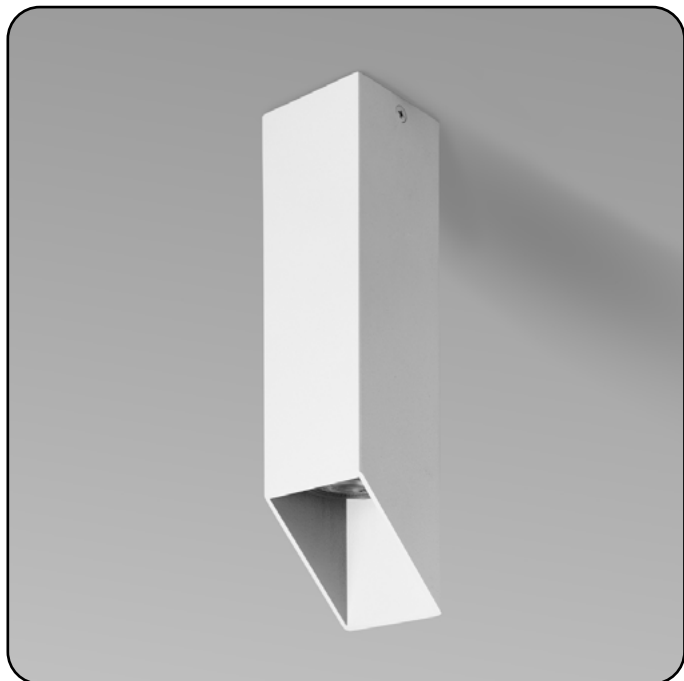

BELFRY

575125.01.01

Width:	6 cm
Height:	25 cm
Lampholder / Socket:	MR16 GU10
Number of light sources:	1
Max. wattage:	50 W
Voltage:	230 V
Material:	metal
Color:	white
Lamp included:	no
Protection class:	IP20