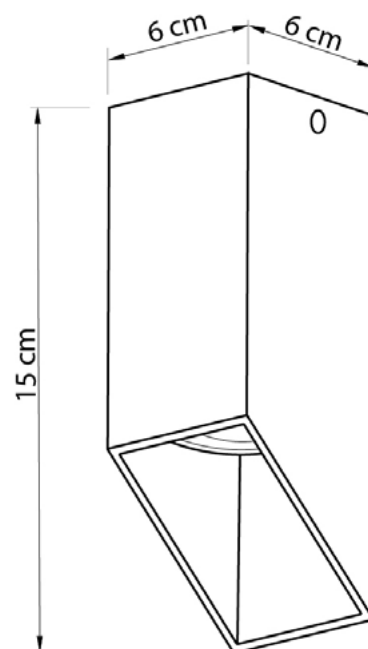

BELFRY

57515.01.01

Width:	6 cm
Height:	15 cm
Lampholder / Socket:	MR16 GU10
Number of light sources:	1
Max. wattage:	50 W
Voltage:	230 V
Material:	metal
Color:	white
Lamp included:	no
Protection class:	IP20