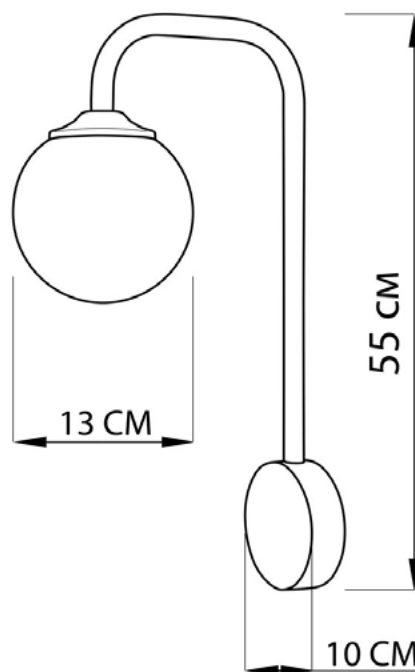

GIRAFFE

574155.05.01

| | |
|--------------------------|--------------|
| Height: | 55 cm |
| Diameter of lampshade: | 13 cm |
| Spacing from wall: | 24,7 cm |
| Lampholder / Socket: | E14 |
| Number of light sources: | 1 |
| Max. wattage: | 50 W |
| Voltage: | 230 V |
| Material: | metal/ glass |
| Color: | Black/ white |
| Lamp included: | no |
| Protection class: | IP20 |