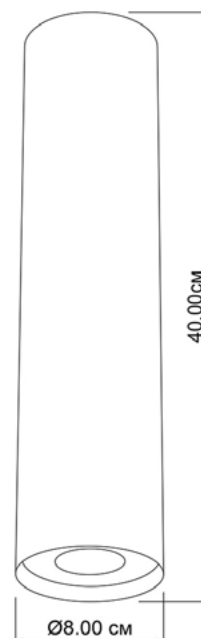

TOKYO

48140.12.12

Height:	40 cm
Diameter:	8 cm
Lampholder / Socket:	MR16 GU10
Number of light sources:	1
Max. wattage:	50W (watts)
Voltage:	230 V (volt)
Material: metal	metal
Color:	gold
Lamp included:	no
Protection class:	IP20