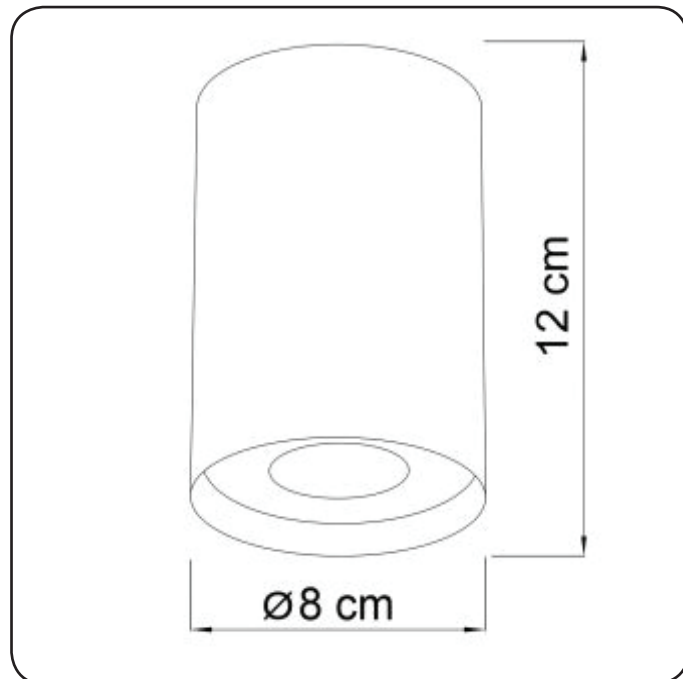

## TOKYO

48112.63.63

Height:	12 cm
Diameter:	8 cm
Number of light sources:	1
Socket:	MR16 GU10
Max. wattage:	50 W
Voltage:	230 V (volt)
Lampshade:	metal
Color:	silver
Protection class:	IP20
Class:	II