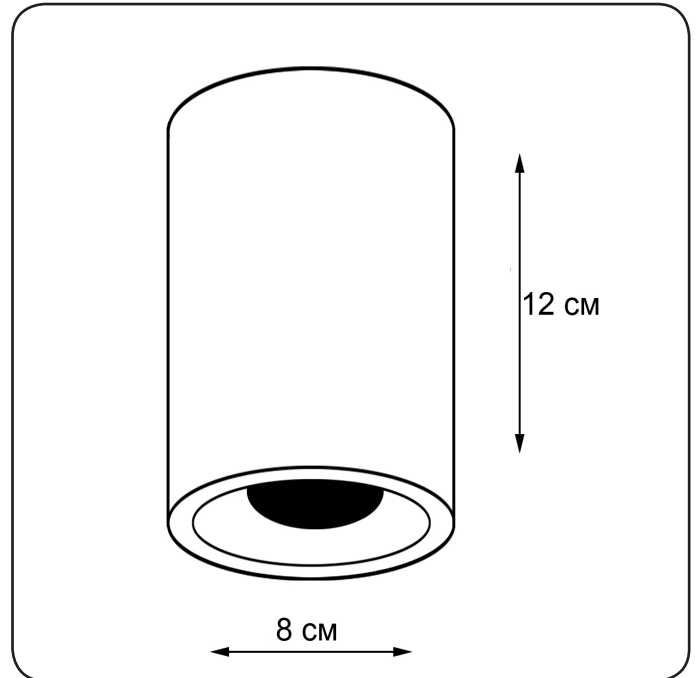

TOKYO

48112.60.60

Height:	12 cm
Diameter:	8 cm
Number of light sources:	1
Socket:	MR16 GU10
Max. wattage:	50 W
Lampshade:	metal
Color:	gold