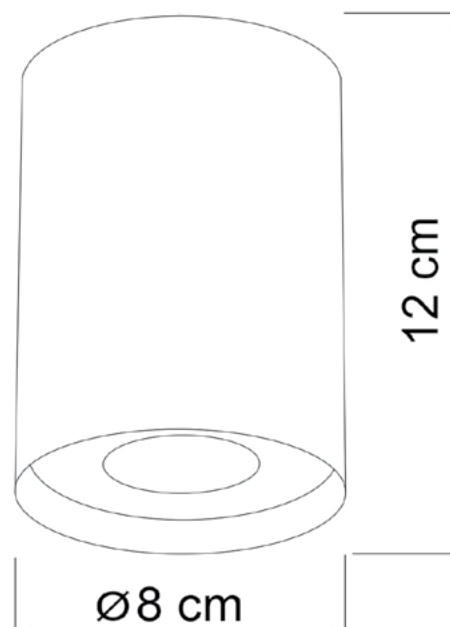

TOKYO

48112.12.12

Height:	12 cm
Diameter:	8 cm
Lampholder / Socket:	MR16 GU10
Number of light sources:	1
Max. wattage:	50W (watts)
Voltage:	230 V (volt)
Material: metal	metal
Color:	gold
Lamp included:	no
Protection class:	IP20