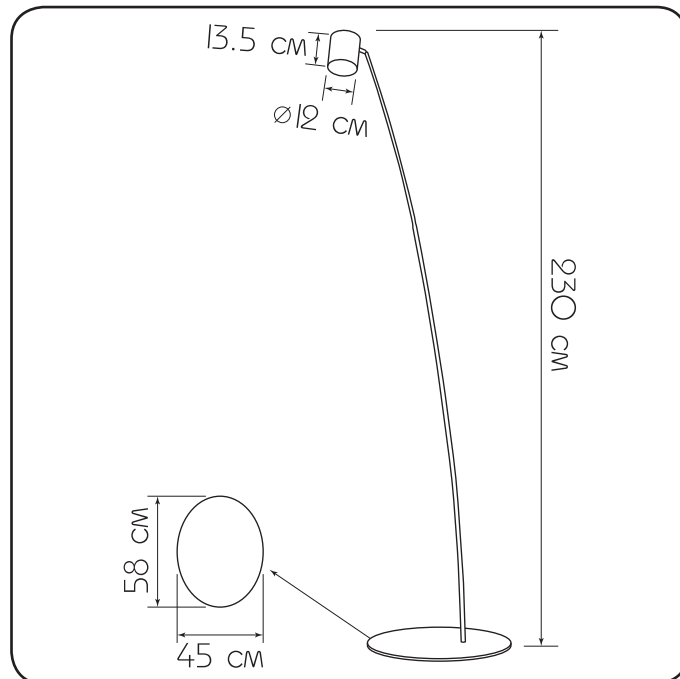

Suspension lamp

Imperium Light

Bert

4751230.05.05

Height:	230 cm
Lampholder / Socket:	MR16 GU10-I
Max. wattage:	50 W
Voltage:	230 V
Material:	metal
Color:	black
Lamp included:	no
Protection class:	IP20