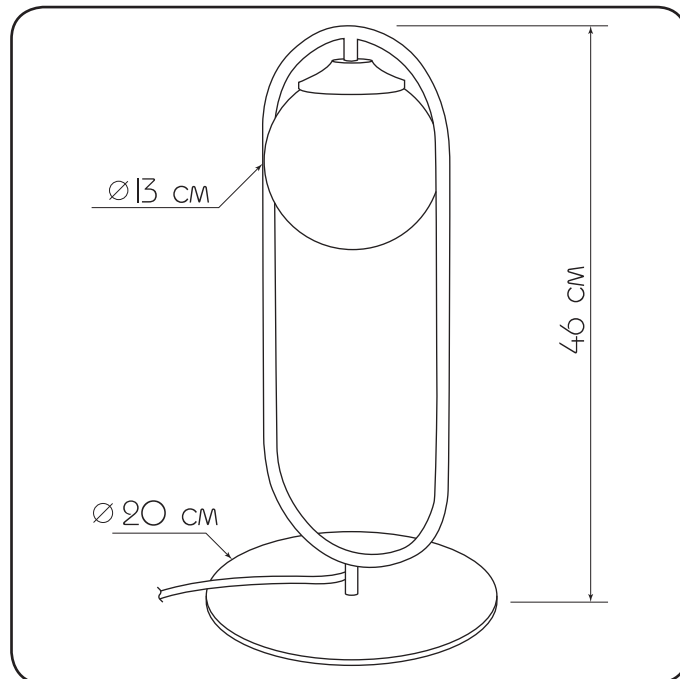

Table lamp

Imperium Light

Twins

474146.O5.23

Height:	46 cm
Diameter of lamshade:	13 cm
Lampholder / Socket:	E14
Number of light sources:	1
Max. wattage:	40 W
Voltage:	230 V
Material:	metal/ glass
Color:	black/ brown
Lamp included:	no
Protection class:	IP20