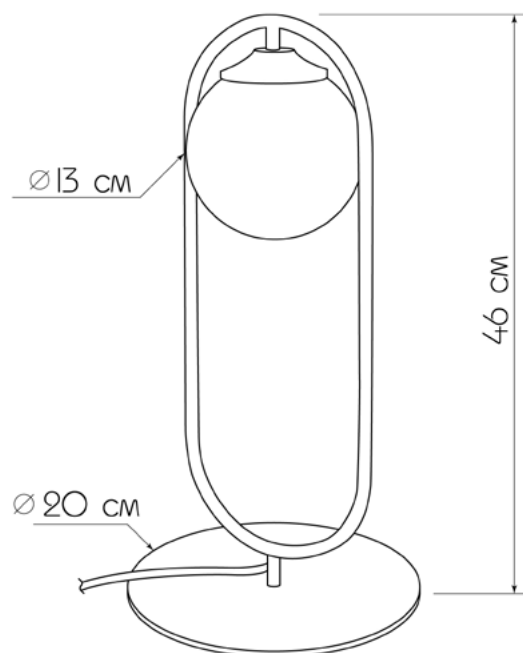

Table lamp

Imperium Light

TWINS

47446.05.01

Height:	46 cm
Diameter of lampshade:	13 cm
Lampholder / Socket:	E14
Number of light sources:	1
Max. wattage:	40 Watts
Voltage:	230 Volt
Material:	metal / glass
Color:	black / white
Lamp included:	no
Protection class:	IP20