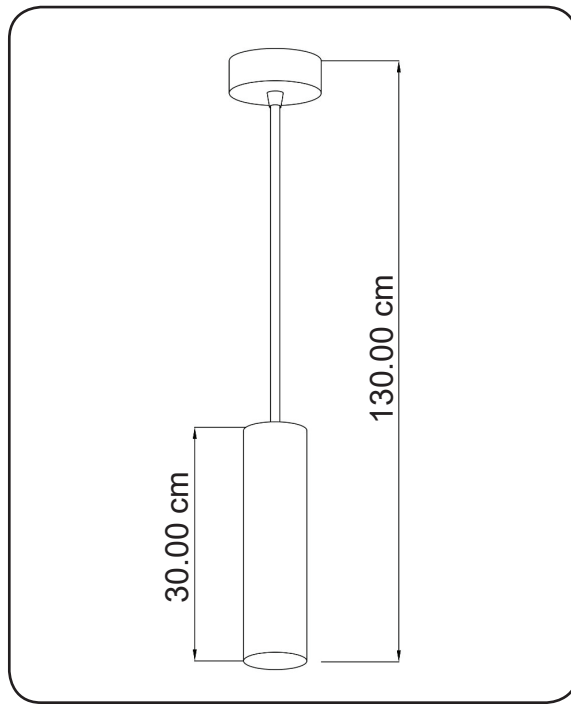

Suspension lamp

Imperium Light

ACCENT

47130.01.01

Height:	130 cm
Diameter:	5,6 cm
Lampshade height:	30 cm
Number of light sources:	1
Socket:	MR16 GU10
Max. wattage:	50 W
Material:	metal
Color:	white
Lamp included:	no
Protection class:	IP20