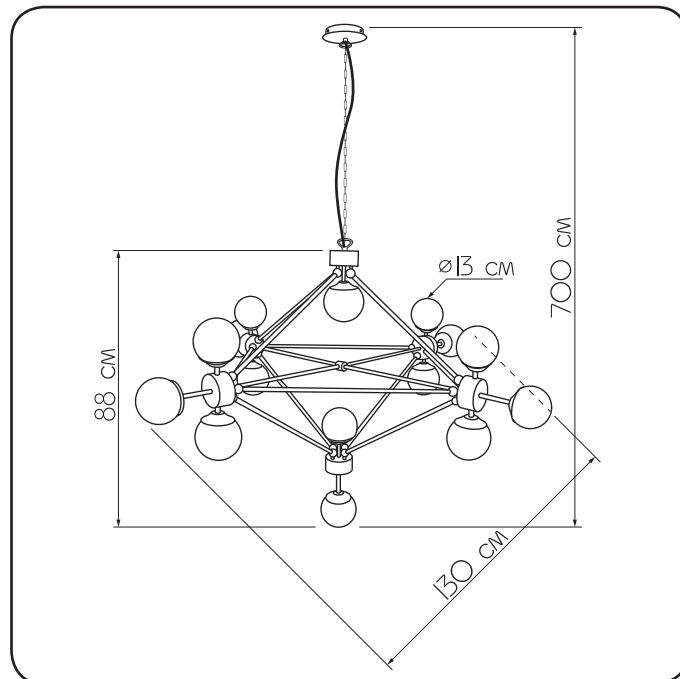

## Designer chandeliera

Imperium Light

## UFO

471588.05.00

Height:	700 cm
Width:	130 cm
Length:	130 cm
Height of lampshade:	88 cm
Lampholder / Socket:	E27
Number of light sources:	15
Max. wattage:	60 W (watts)
Voltage:	230 V (volt)
Material:	metal/ glass
Color:	black/ transparent
Lamp included:	no
Protection class:	IP20