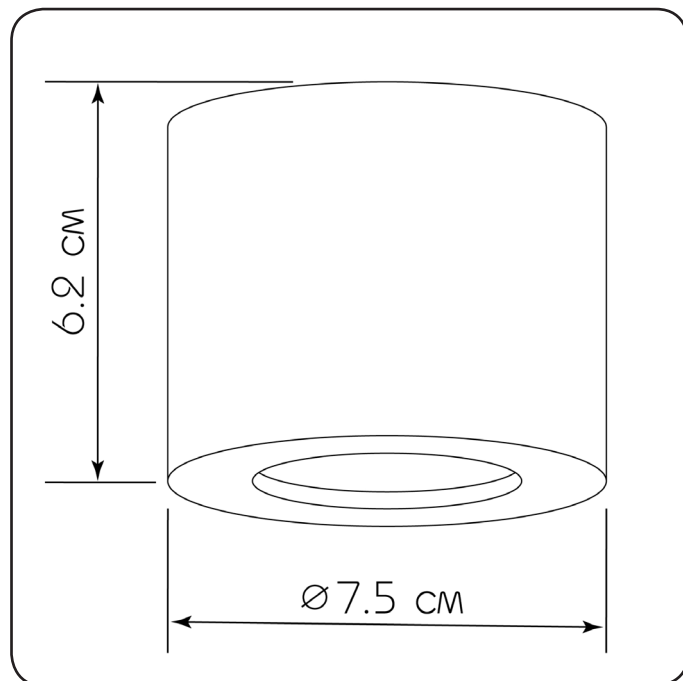

Lily

47018.05.05

Height:	6.2 cm
Diameter:	7.5 cm
Lampholder / Socket:	MR16 GU10
Number of light source:	1
Max. wattage:	50 W (watts)
Voltage:	230 V (volt)
Material:	metal
Color:	white
Lamp included:	no
Protection class:	IP20