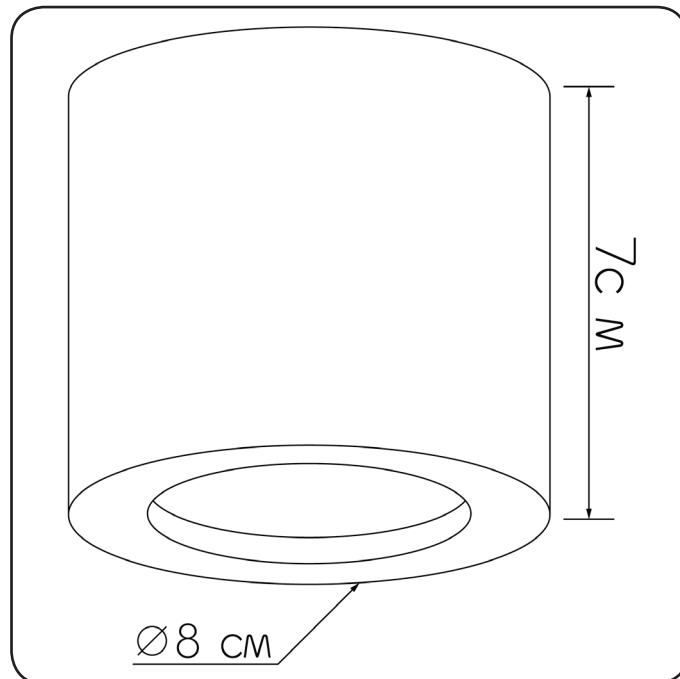

Lily

47018.01.01

Height:	7 cm
Diameter:	8 cm
Lampholder / Socket:	MR16 GU10
Number of light source:	1
Max. wattage:	50 W (watts)
Voltage:	230 V (volt)
Material:	metal
Color:	white
Lamp included:	no
Protection class:	IP20