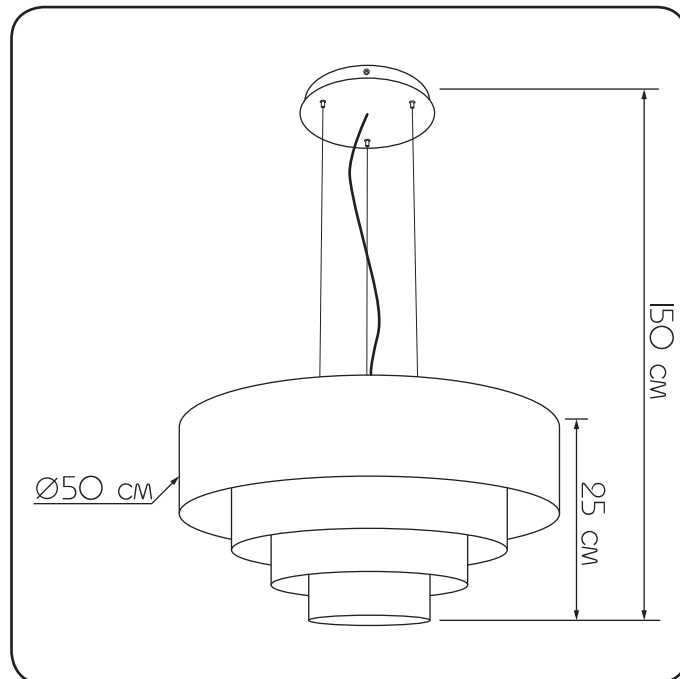

Designer chandeliera

Imperium Light

Elsa

469350.49.49

| | |
|-------------------------|--------------|
| Height: | 150 cm |
| Diameter: | 50 cm |
| Height of lampshade:: | 25 cm |
| Lampholder / Socket: | E27 |
| Number of light source: | 3 |
| Max. wattage: | 60 W (watts) |
| Voltage: | 230 V (volt) |
| Material: | metal |
| Color: | copper |
| Lamp included: | no |
| Protection class: | IP20 |