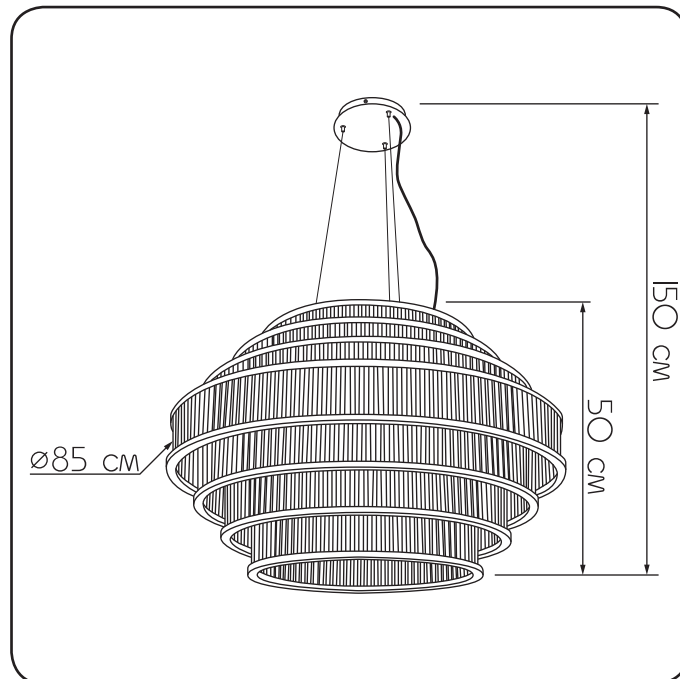

Absalon

468685.05.6l

Height:	150 cm
Diameter:	85 cm
Height of lampshade::	50 cm
Lampholder / Socket:	E27
Number of light source:	6
Max. wattage:	60 W (watts)
Voltage:	230 V (volt)
Material:	metal/ wood
Color:	black
Lamp included:	no
Protection class:	IP20