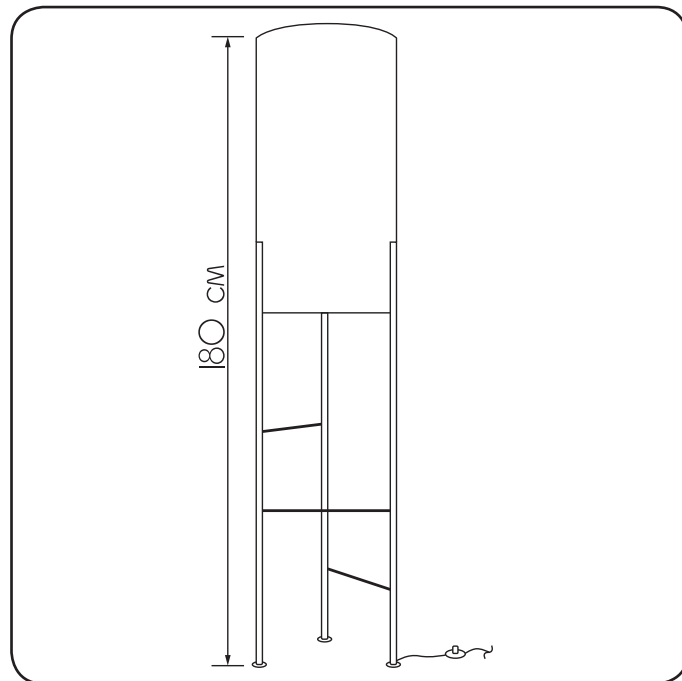

Floor lamp

Imperium Light

Edwin

467180.05.01

Height:	180 cm
Lampholder / Socket:	E27
Number of light source:	1
Max. wattage:	60 W (watts)
Voltage:	230 V (volt)
Material:	metal/ fabric
Color:	black/ white
Lamp included:	no
Protection class:	IP20