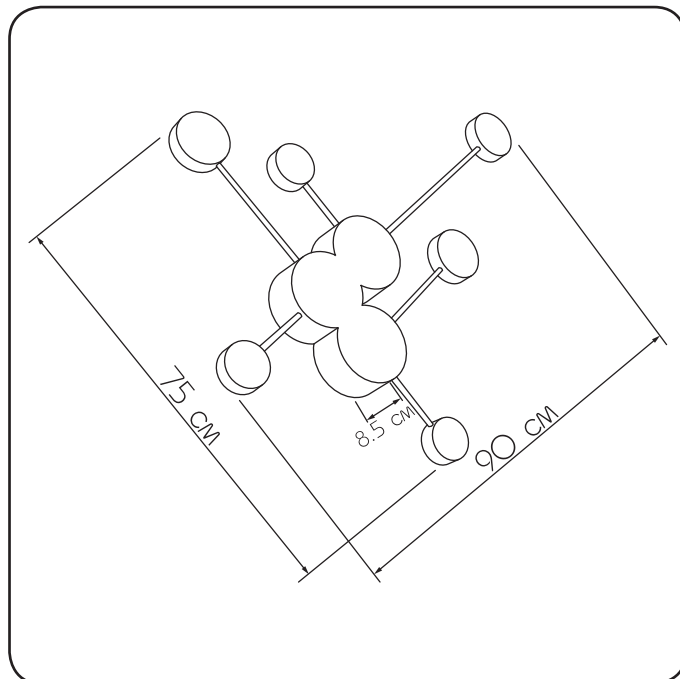

## Wall lamp

Imperium Light

## Dakota

466675.O5.O5

Width:	75 cm
Length:	90 cm
Spacing from wall:	8.5 cm
Lampholder / Socket:	G4
Number of light sources:	6
Max. wattage:	3 W (watts)
Voltage:	230 V (volt)
Material:	metal
Color:	black
Lamp included:	no
Protection class:	IP20