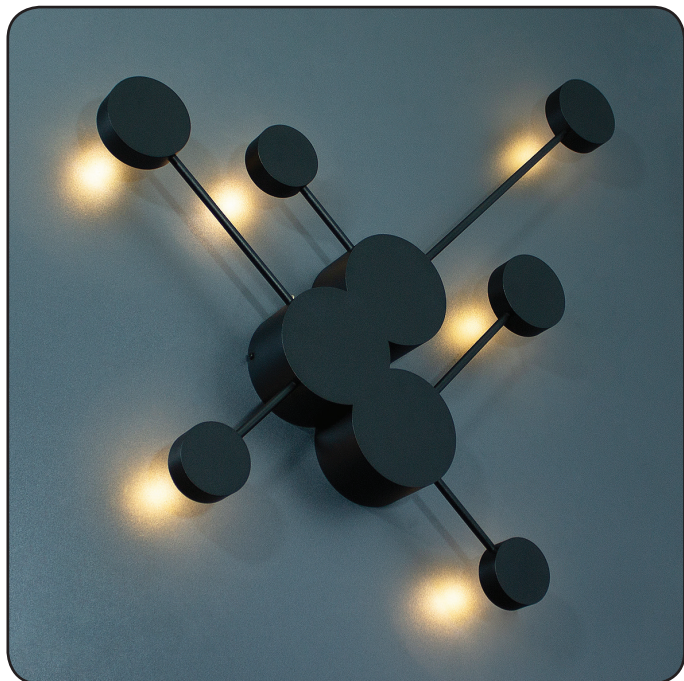

## Wall lamp

Imperium Light

## Dakota

466675.O5.O5

Width:	75 cm
Length:	90 cm
Spacing from wall:	8.5 cm
Lampholder / Socket:	G4
Number of light sources:	6
Max. wattage:	3 W (watts)
Voltage:	230 V (volt)
Material:	metal
Color:	black
Lamp included:	no
Protection class:	IP20