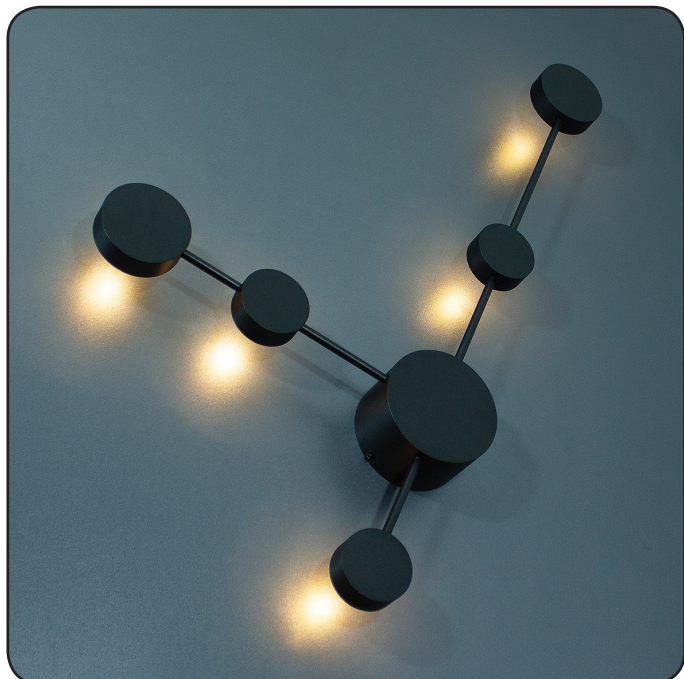

Wall lamp

Imperium Light

Dakota

466550.05.05

Width:	50 cm
Lenght:	90 cm
Spacing from wall:	8.5 cm
Lampholder / Socket:	G4
Number of light soursec:	5
Max. wattage:	3 W (watts)
Voltage:	230 V (volt)
Material:	metal
Color:	black
Lamp included:	no
Protection class:	IP20