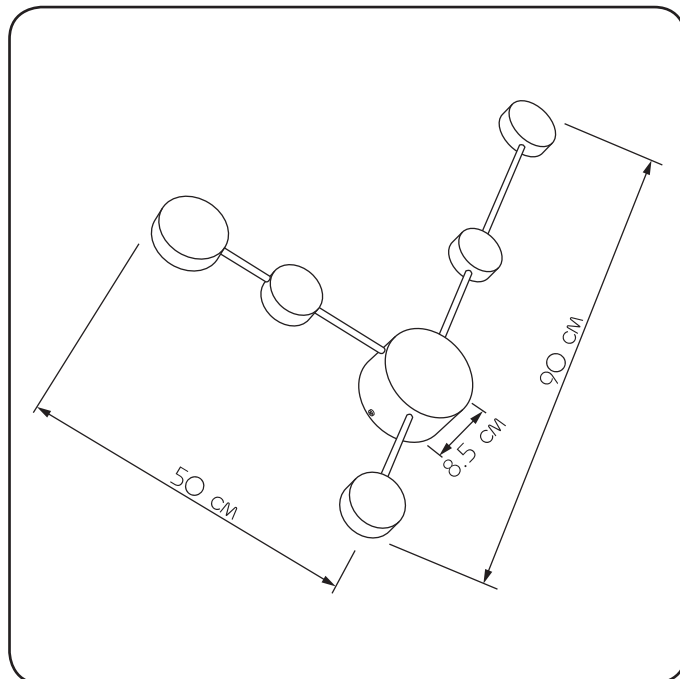

Wall lamp

Imperium Light

Dakota

466550.05.05

Width:	50 cm
Lenght:	90 cm
Spacing from wall:	8.5 cm
Lampholder / Socket:	G4
Number of light soursec:	5
Max. wattage:	3 W (watts)
Voltage:	230 V (volt)
Material:	metal
Color:	black
Lamp included:	no
Protection class:	IP20