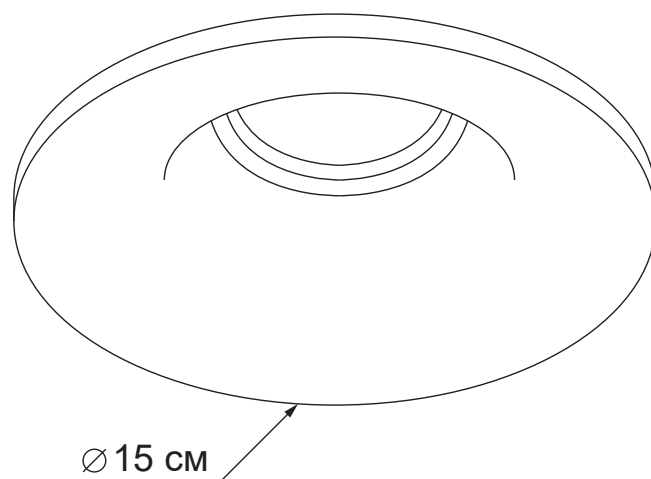

Monta

465115.OI.OI

Diameter:	15 cm
Lampholder / Socket:	MR16 GU10
Number of light sources:	1
Max. wattage:	50 W
Voltage:	230 V
Material:	gypsum
Color:	white
Lamp included:	no
Protection class:	IP20